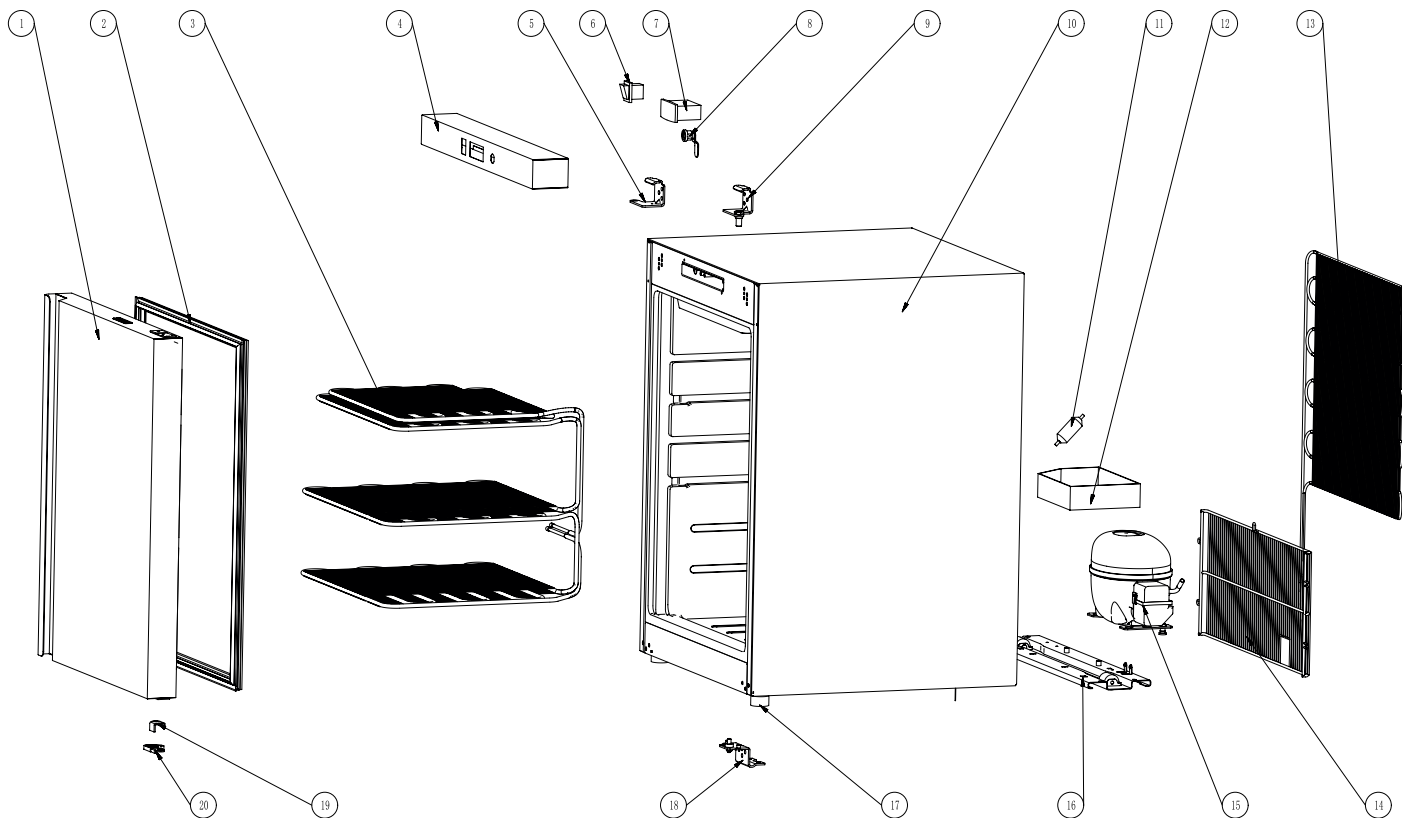

Exploded view

DRF 200, DRF 200 S

Č. Položka

1	Door	WR20.01
2	Gasket	WR20.02
3	Evaporator	WF20.01
4	Front Panel	WR20.05
5	Left Top Hinge	WR40.07
6	Main Switch	GN1100TN.30
7	Controller	GN1100TN.29
8	Lock	WR40.06
9	Right Top Hinge	WR40.10
10	Body	WF20.02

Exploded view

DRF 200, DRF 200 S

Product number	Model	Product name
MID 11569	DRF 200	Freezing cabinet 130 l, white
MID 11570	DRF 200 S	Freezing cabinet 130 l, stainless steel